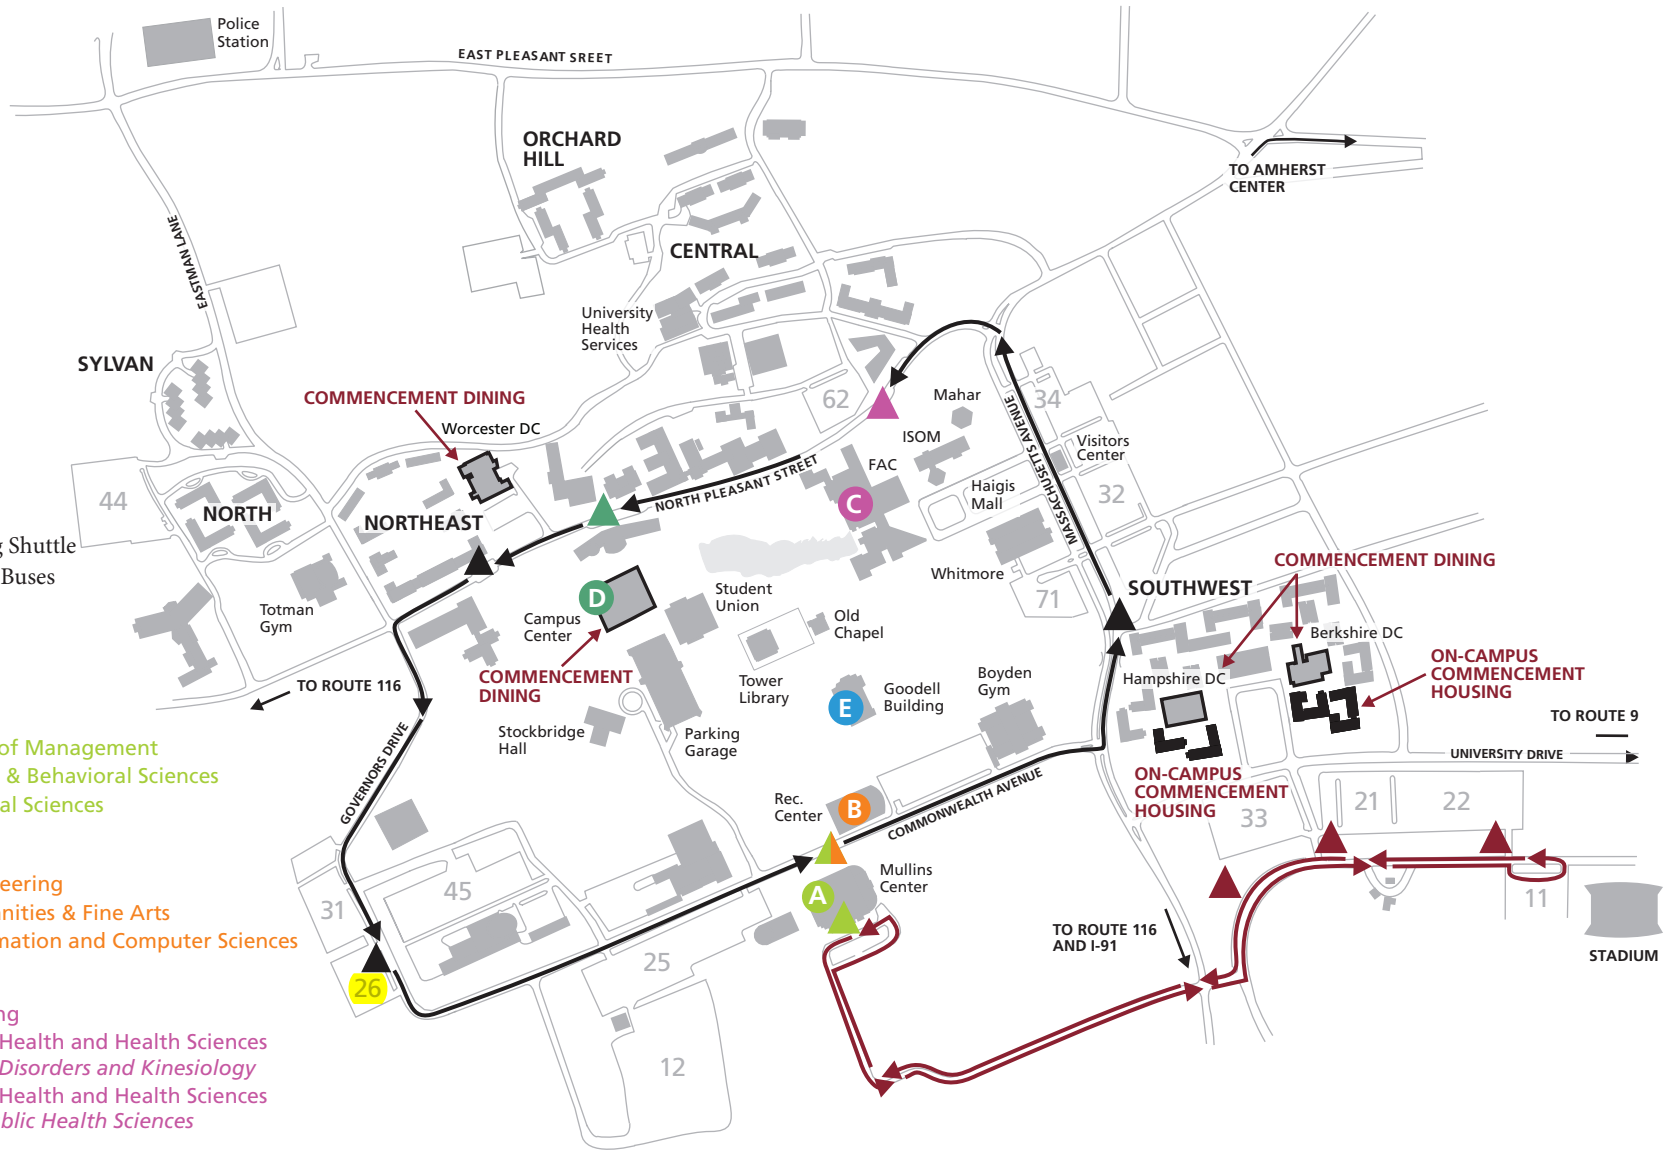

Senior Recognition Ceremony Shuttles (Saturday)

SpecTrans Service
413-545-2086

SYMBOL KEY

- △ = Bus Stop
- = Event Location
- (red) = Mullins/SBS Parking Shuttle
- (black) = Campus Circulating Buses

EVENT KEY

- A MULLINS CENTER**
9:00 – Isenberg School of Management
1:00 – College of Social & Behavioral Sciences
5:00 – College of Natural Sciences
- B REC. CENTER**
9:00 – College of Engineering
1:00 – College of Humanities & Fine Arts
5:00 – College of Information and Computer Sciences
- C FINE ARTS CENTER**
9:00 – College of Nursing
1:00 – School of Public Health and Health Sciences
Communication Disorders and Kinesiology
3:30 – School of Public Health and Health Sciences
Nutrition and Public Health Sciences
- D CAMPUS CENTER AUDITORIUM**
9:00 – CPE & University Without Walls
1:00 – Bachelor's Degree with Individual Concentration
- E GOODELL BUILDING**
9:00 – College of Education

→ Campus Circulator buses will operate 7:30 a.m. to 7:30 p.m. with a bus every 12 minutes.

→ The SBS shuttle will run between 11:00 a.m. and 4:00 p.m. and 5:00 to 7:30 p.m.